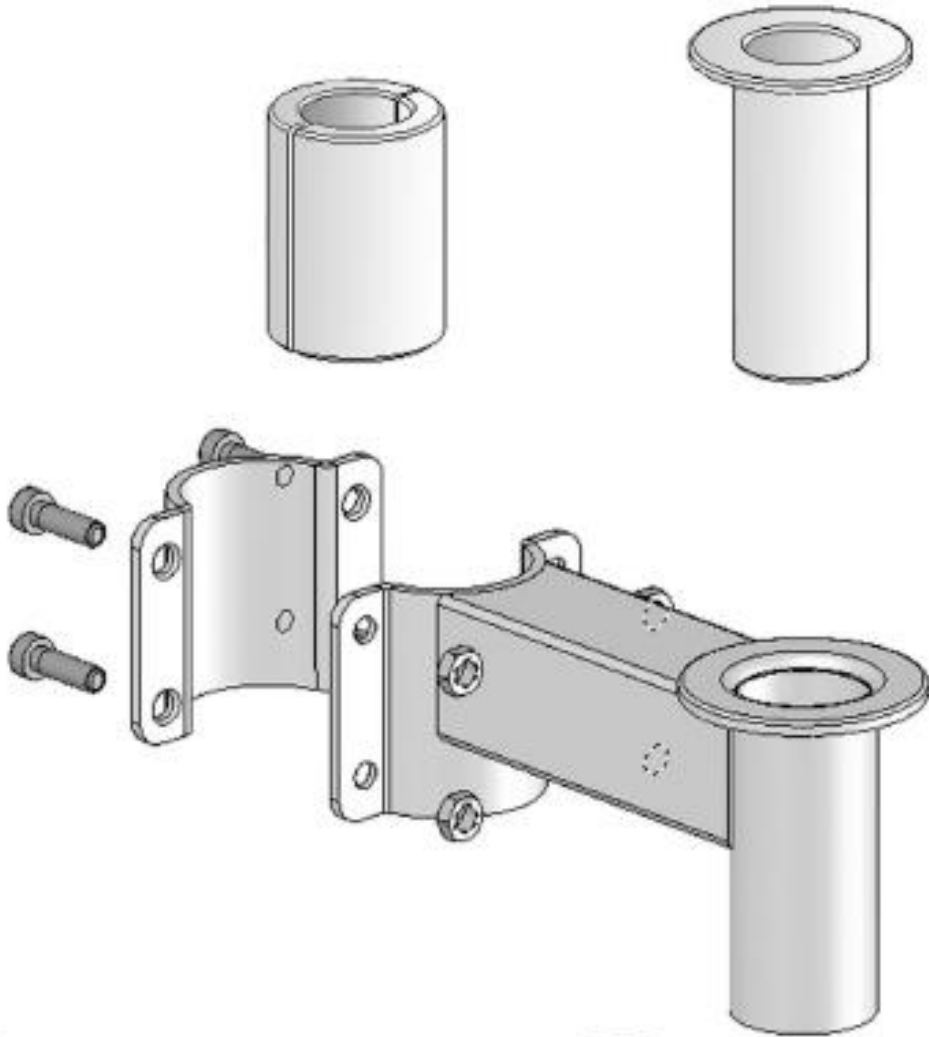

COMPANY WITH
QUALITY SYSTEM
CERTIFIED BY DNV GL
= ISO 9001:2015 =
Bologna -Italy

E-mail: info@trem.net www.trem.net

I S28 25 090

Supporto con
attacco al pulpito
per passerella

F S28 25 090

Support de lyre sur
balcon

GB S28 25 090

Turning pivot support
suitable for rail

D S28 25 090

Drehzapfen
Relingsbefestigung