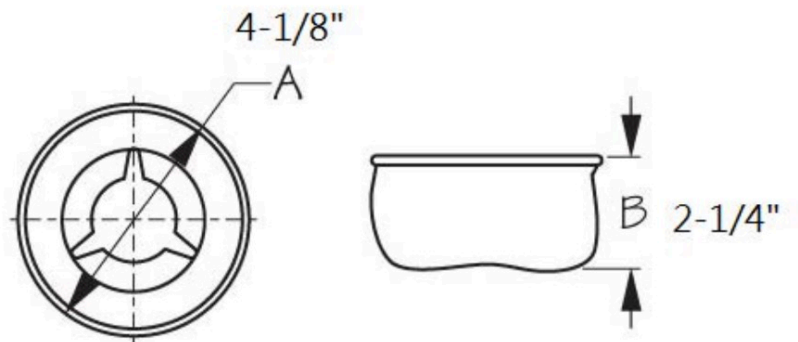

SS Wind Proof Ashtray

Specifications

Model No.	D1206226 - D1282226
Color:	Red or Blue
Material	Stamped 304 Stainless Steel
Dimension:	A: 4-1/8" B: 2-1/4"
Weight:	0.7kg